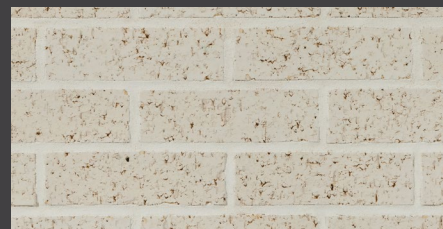

LUMINESCENT

Transform architecture through light

Revolutionary Finish

Experience brick facades that shift subtly from dawn to dusk with our innovative light-responsive technology.

Design Features

- Exclusive coarse velour texture for distinctive aesthetics
- Dynamic iridescent finish that shifts with natural light
- Four sophisticated cool tones for contemporary designs
- Unique surface quality that enhances architectural vision

Technical Features

- Three-sided application eliminates separate quoin ordering
- Maximized surface texture ensures reliable mortar adhesion
- Factory-controlled quality standards
- Weather-resistant, low-maintenance finish

Size Options

Modular, Norman, Ambassador, Economo Modular, Utility, and Monarch. Also available in Modular, Norman, Economo Modular, and Utility 5/8" Flat Back Thin Brick.

PREMIUM COLORS

Aluminum Coarse Velour