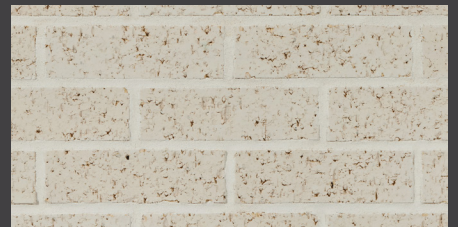

LUMINESCENT

Transform architecture through light

Revolutionary Finish

Experience brick facades that shift subtly from dawn to dusk with our innovative light-responsive technology. This premium glazed brick combines sophisticated aesthetics with proven durability, offering architects and property owners unprecedented creative freedom.

Design Features

- Exclusive coarse velour texture for distinctive aesthetics
- Dynamic iridescent finish that shifts with natural light
- Four sophisticated cool tones for contemporary designs
- Unique surface quality that enhances architectural vision

Technical Features

- Three-sided application eliminates separate quoin ordering
- Maximized surface texture ensures reliable mortar adhesion
- Factory-controlled quality standards
- Weather-resistant, low-maintenance finish

The Standard of Comparison Since 1885

Discover more at www.beldenbrick.com

PREMIUM COLORS

Aluminum Coarse Velour

Frost Coarse Velour

Morning Mist Coarse Velour

Twilight Coarse Velour

Due to variations in printing, color and texture may vary from the actual product.
©2025 The Belden Brick Company. All rights reserved. | LUM-001-01-25