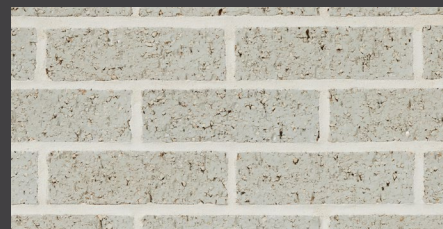

LUMINESCENT

Transform architecture through light

Revolutionary Finish

Experience brick facades that shift subtly from dawn to dusk with our innovative light-responsive technology.

Design Features

- Exclusive coarse velour texture for distinctive aesthetics
- Dynamic iridescent finish that shifts with natural light
- Four sophisticated cool tones for contemporary designs
- Unique surface quality that enhances architectural vision

Technical Features

- Three-sided application eliminates separate quoin ordering
- Maximized surface texture ensures reliable mortar adhesion
- Factory-controlled quality standards
- Weather-resistant, low-maintenance finish

Size Options

Modular, Norman, Ambassador, Economo Modular, Utility, and Monarch. Also available in Modular, Norman, Economo Modular, and Utility 5/8" Flat Back Thin Brick.

PREMIUM COLORS

Aluminum Coarse Velour

Frost Coarse Velour

Morning Mist Coarse Velour

Twilight Coarse Velour

BELDEN
THE BELDEN BRICK COMPANY

The Standard of Comparison Since 1885

Discover more at www.beldenbrick.com

Due to variations in printing, color and texture may vary from the actual product.
©2025 The Belden Brick Company. All rights reserved. | LUM-001-01-25