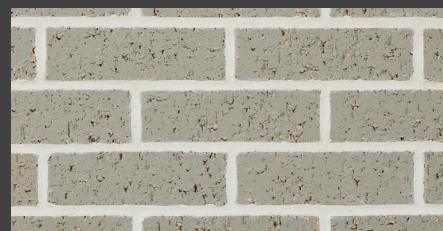

LUMINESCENT

Transform architecture through light

Revolutionary Finish

Experience brick facades that shift subtly from dawn to dusk with our innovative light-responsive technology.

Design Features

- Exclusive coarse velour texture for distinctive aesthetics
- Dynamic iridescent finish that shifts with natural light
- Four sophisticated cool tones for contemporary designs
- Unique surface quality that enhances architectural vision

Technical Features

- Three-sided application eliminates separate quoin ordering
- Maximized surface texture ensures reliable mortar adhesion
- Factory-controlled quality standards
- Weather-resistant, low-maintenance finish

Size Options

Modular, Norman, Ambassador, Economo Modular, Utility, and Monarch. Also available in Modular, Norman, Economo Modular, and Utility 5/8" Flat Back Thin Brick.

PREMIUM COLORS

Aluminum Coarse Velour